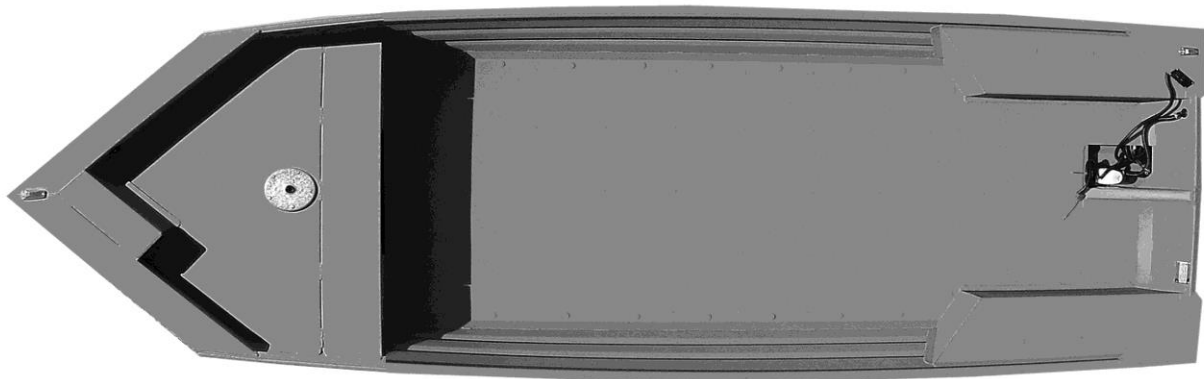

Mercury 25ELH

Fuel Injected, 4 Stroke

Aluminum Prop

Tall Transom

Dealer Prep, Freight and Rigging Included

Stock Photo without Livewell

$10,790

As Low As $130/Month!

Financing subject to approval and assumes 20% down payment, 4.99%, 84 month term - All Promotions Applied